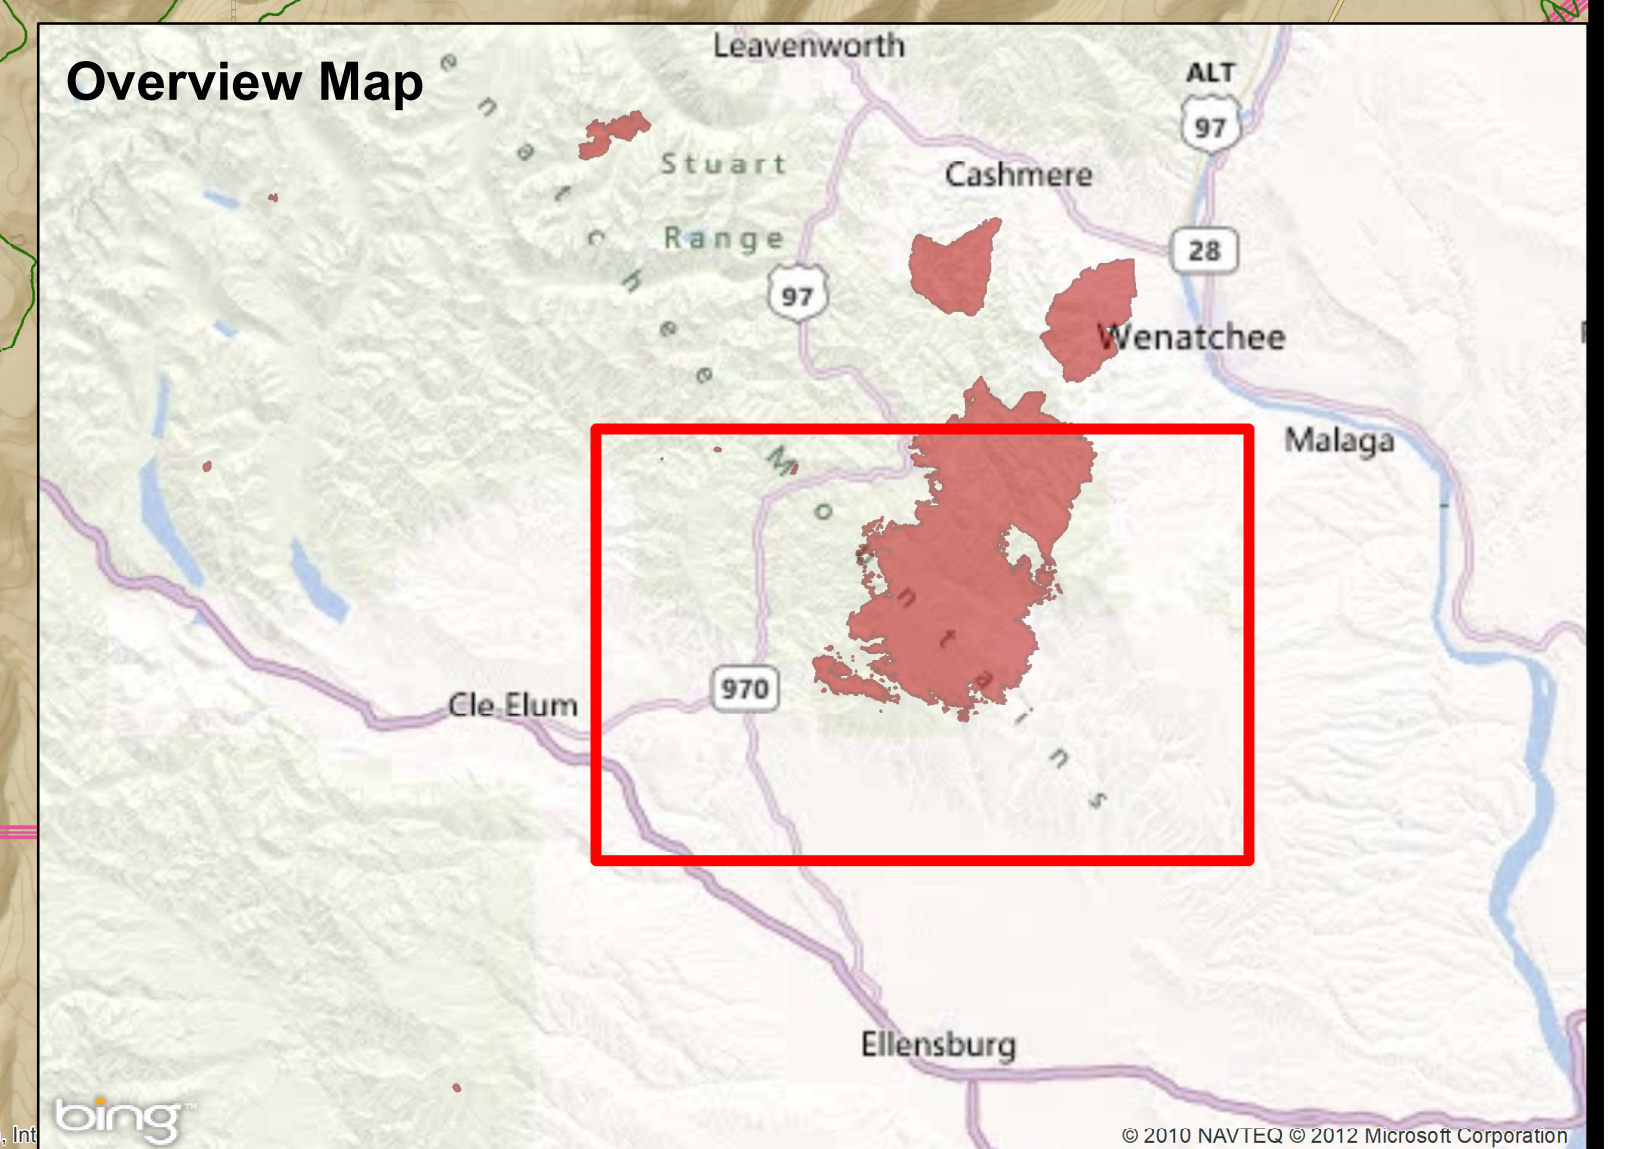

**Legend**

- Green DOT Roads
- Forest Service Roads
- Road Closures
- Active Fire Areas as of 09-23 11:12pm
- US Forest Service Closure
- WA State Land Closure
- Forest Service Boundary

**Fire Evacuations**

- 1: Advised
- 2: Danger Probable
- 3: Evacuated Danger Imminent

# Kittitas County Table Mountain Fire

September 24, 2012 - 10:00 AM

Evacuation Area Delineations and Status